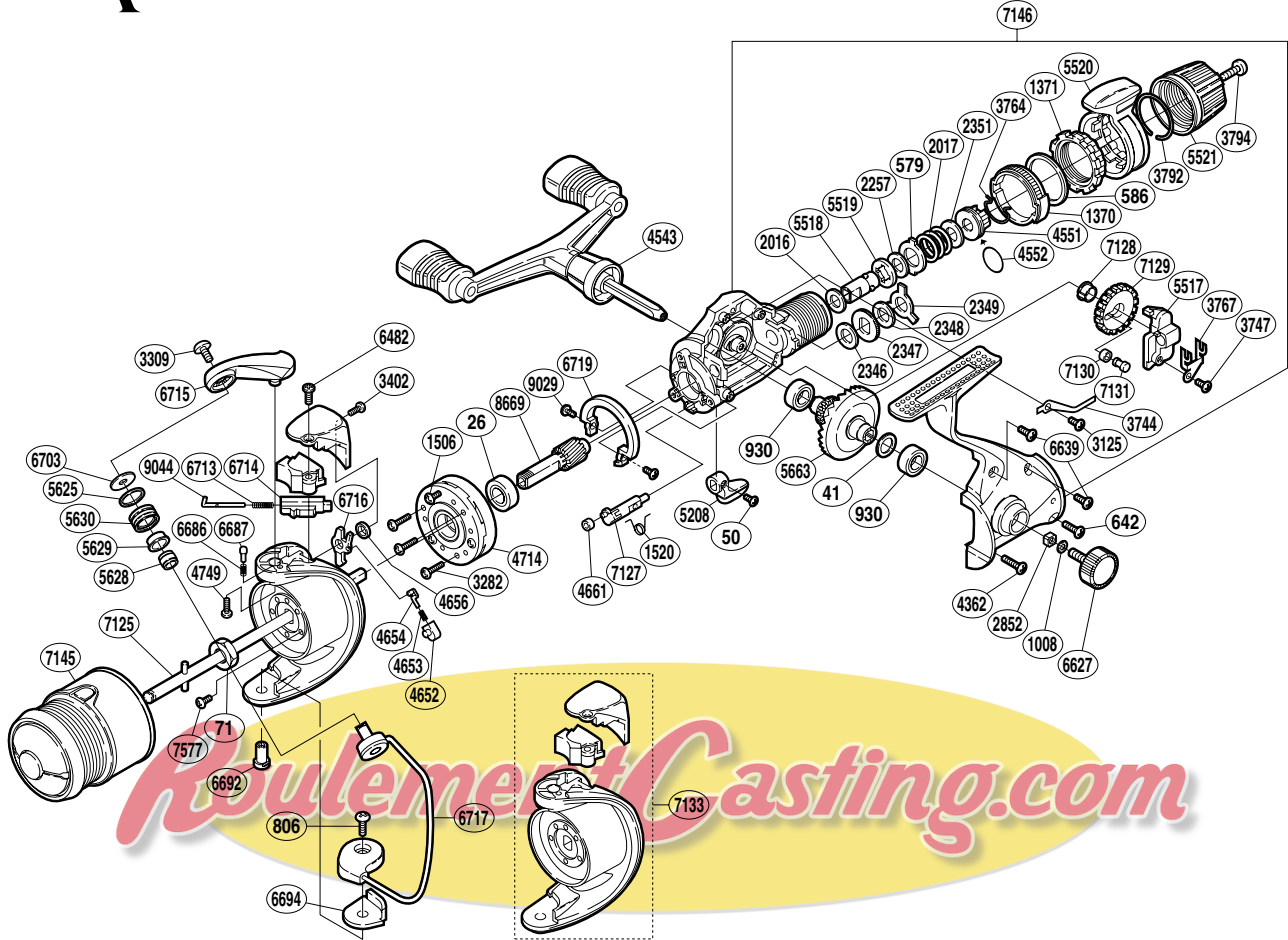

SHIMANO®

SAHARA

SH-GTE3000HS

Part No.	Description	Part No.	Description	Part No.	Description
RD 0026	Ball Bearing	RD 3747	Slider Retainer Screw	RD 6627	Handle Screw Cap
RD 0041	Drive Gear Washer	RD 3764	Hold Click Spring	RD 6639	Side Cover Screw (short)
RD 0050	Anti-Reverse Lever Screw	RD 3767	Oscillating Slider Retainer	RD 6686	Click Spring
RD 0071	Rotor Nut	RD 3792	Lever Hold Spring	RD 6687	Bail Arm Click
RD 0579	Eared Washer "B"	RD 3794	Drag Programmer Screw	RD 6692	Bail Hold Support Shaft
RD 0586	Fightin' Pressure Screw Washer	RD 4362	Side Cover Screw (long)	RD 6694	Bail Hold Support Spacer
RD 0642	Side Cover Screw (medium)	RD 4543	Double Paddle Handle Assembly	RD 6703	Line Roller Washer
RD 0806	Bail Hold Support Screw	RD 4551	Pressure Screw	RD 6713	Bail Spring
RD 0930	Ball Bearing	RD 4552	"O" Ring	RD 6714	Bail Spring Guide (B)
RD 1008	Handle Lock Washer	RD 4652	Lever Spring Guide (B)	RD 6715	Bail Arm
RD 1370	Lever Click Gear	RD 4653	Lever Spring	RD 6716	Bail Trip Lever
RD 1371	Fightin' Pressure Screw	RD 4654	Lever Spring Guide (A)	RD 6717	Bail Assembly
RD 1506	Clutch Cover Screw	RD 4656	Trip Lever Spacer	RD 6719	Friction Ring
RD 1520	Lever Spring	RD 4661	Anti-Reverse Cam Ring	RD 7125	Main Shaft
RD 2016	Drag Washer "H" (cloth)	RD 4714	Roller Clutch Assembly	RD 7127	Anti-Reverse Cam
RD 2017	Drag Coil Spring	RD 4749	Bail Arm Screw	RD 7128	Oscillating Gear Bushing
RD 2257	Drag Washer "H" (blue)	RD 5208	Anti-Reverse Lever	RD 7129	Oscillating Gear
RD 2346	Drag Washer "C" (cloth)	RD 5517	Oscillating Slider	RD 7130	Oscillating Guide Pin Bushing
RD 2347	Click Gear	RD 5518	Drag Shaft (A)	RD 7131	Oscillating Guide Pin
RD 2348	Drag Washer "C" (blue)	RD 5519	Drag Shaft (B)	RD 7133	Rotor Assembly
RD 2349	Eared Washer "BF"	RD 5520	Fightin' Drag Lever	RD 7145	Match Spool Assembly
RD 2351	Drag Spring Washer	RD 5521	Drag Programmer	RD 7146	Body Assembly
RD 2852	Handle Screw Lock	RD 5625	Line Roller Spacer	RD 7577	Nut Lock Screw
RD 3125	Drag Click Screw	RD 5628	Line Roller Collar	RD 8669	Pinion Gear (B)
RD 3282	Roller Clutch Screw	RD 5629	Line Roller Bushing	RD 9029	Friction Ring Screw
RD 3309	Line Roller Screw	RD 5630	Line Roller	RD 9044	Bail Spring Guide (A)
RD 3402	Rotor Protector Screw (small)	RD 5663	Drive Gear		
RD 3744	Drag Click	RD 6482	Rotor Protector Screw (large)		